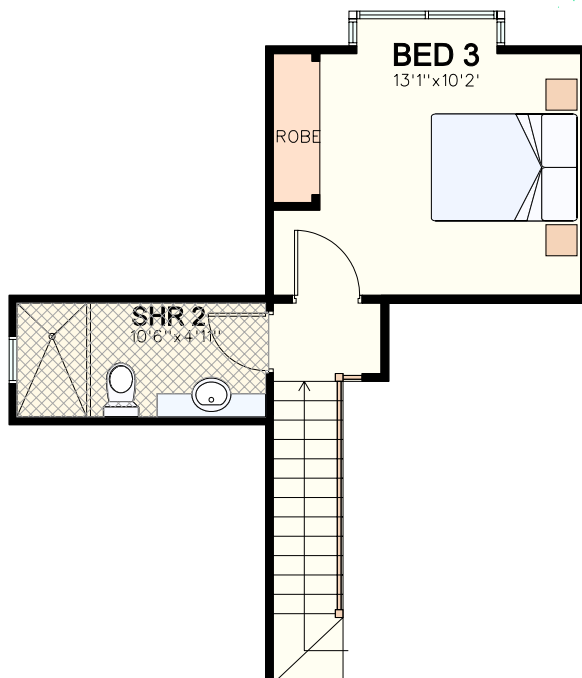

GROUND PLAN

FIRST FLOOR PLAN

WENTWORTH

**3 BED VILLA
Type D2**

Area
15.22 Squares
140 m.²